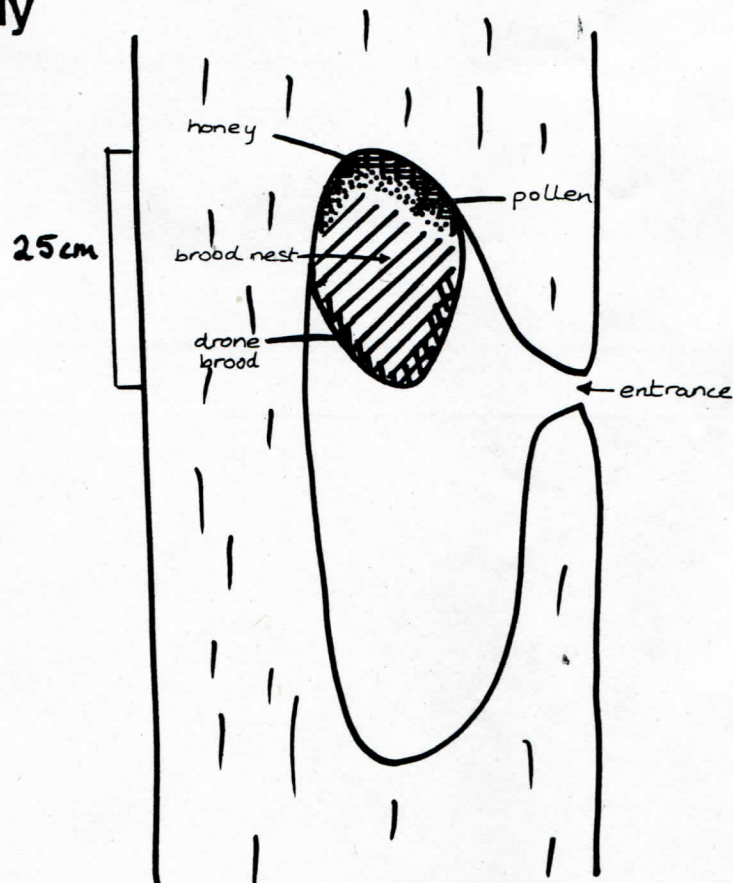

SVERIGES
LANTBRUKSUNIVERSITET

Library 27/6/90

from BAN file

THE NATURAL NEST OF THE ASIAN HIVE BEE (*APIS CERANA*) IN BANGLADESH

A Minor Field Study

Thord Karlsson

Swedish University of Agricultural Sciences
International Rural Development Centre